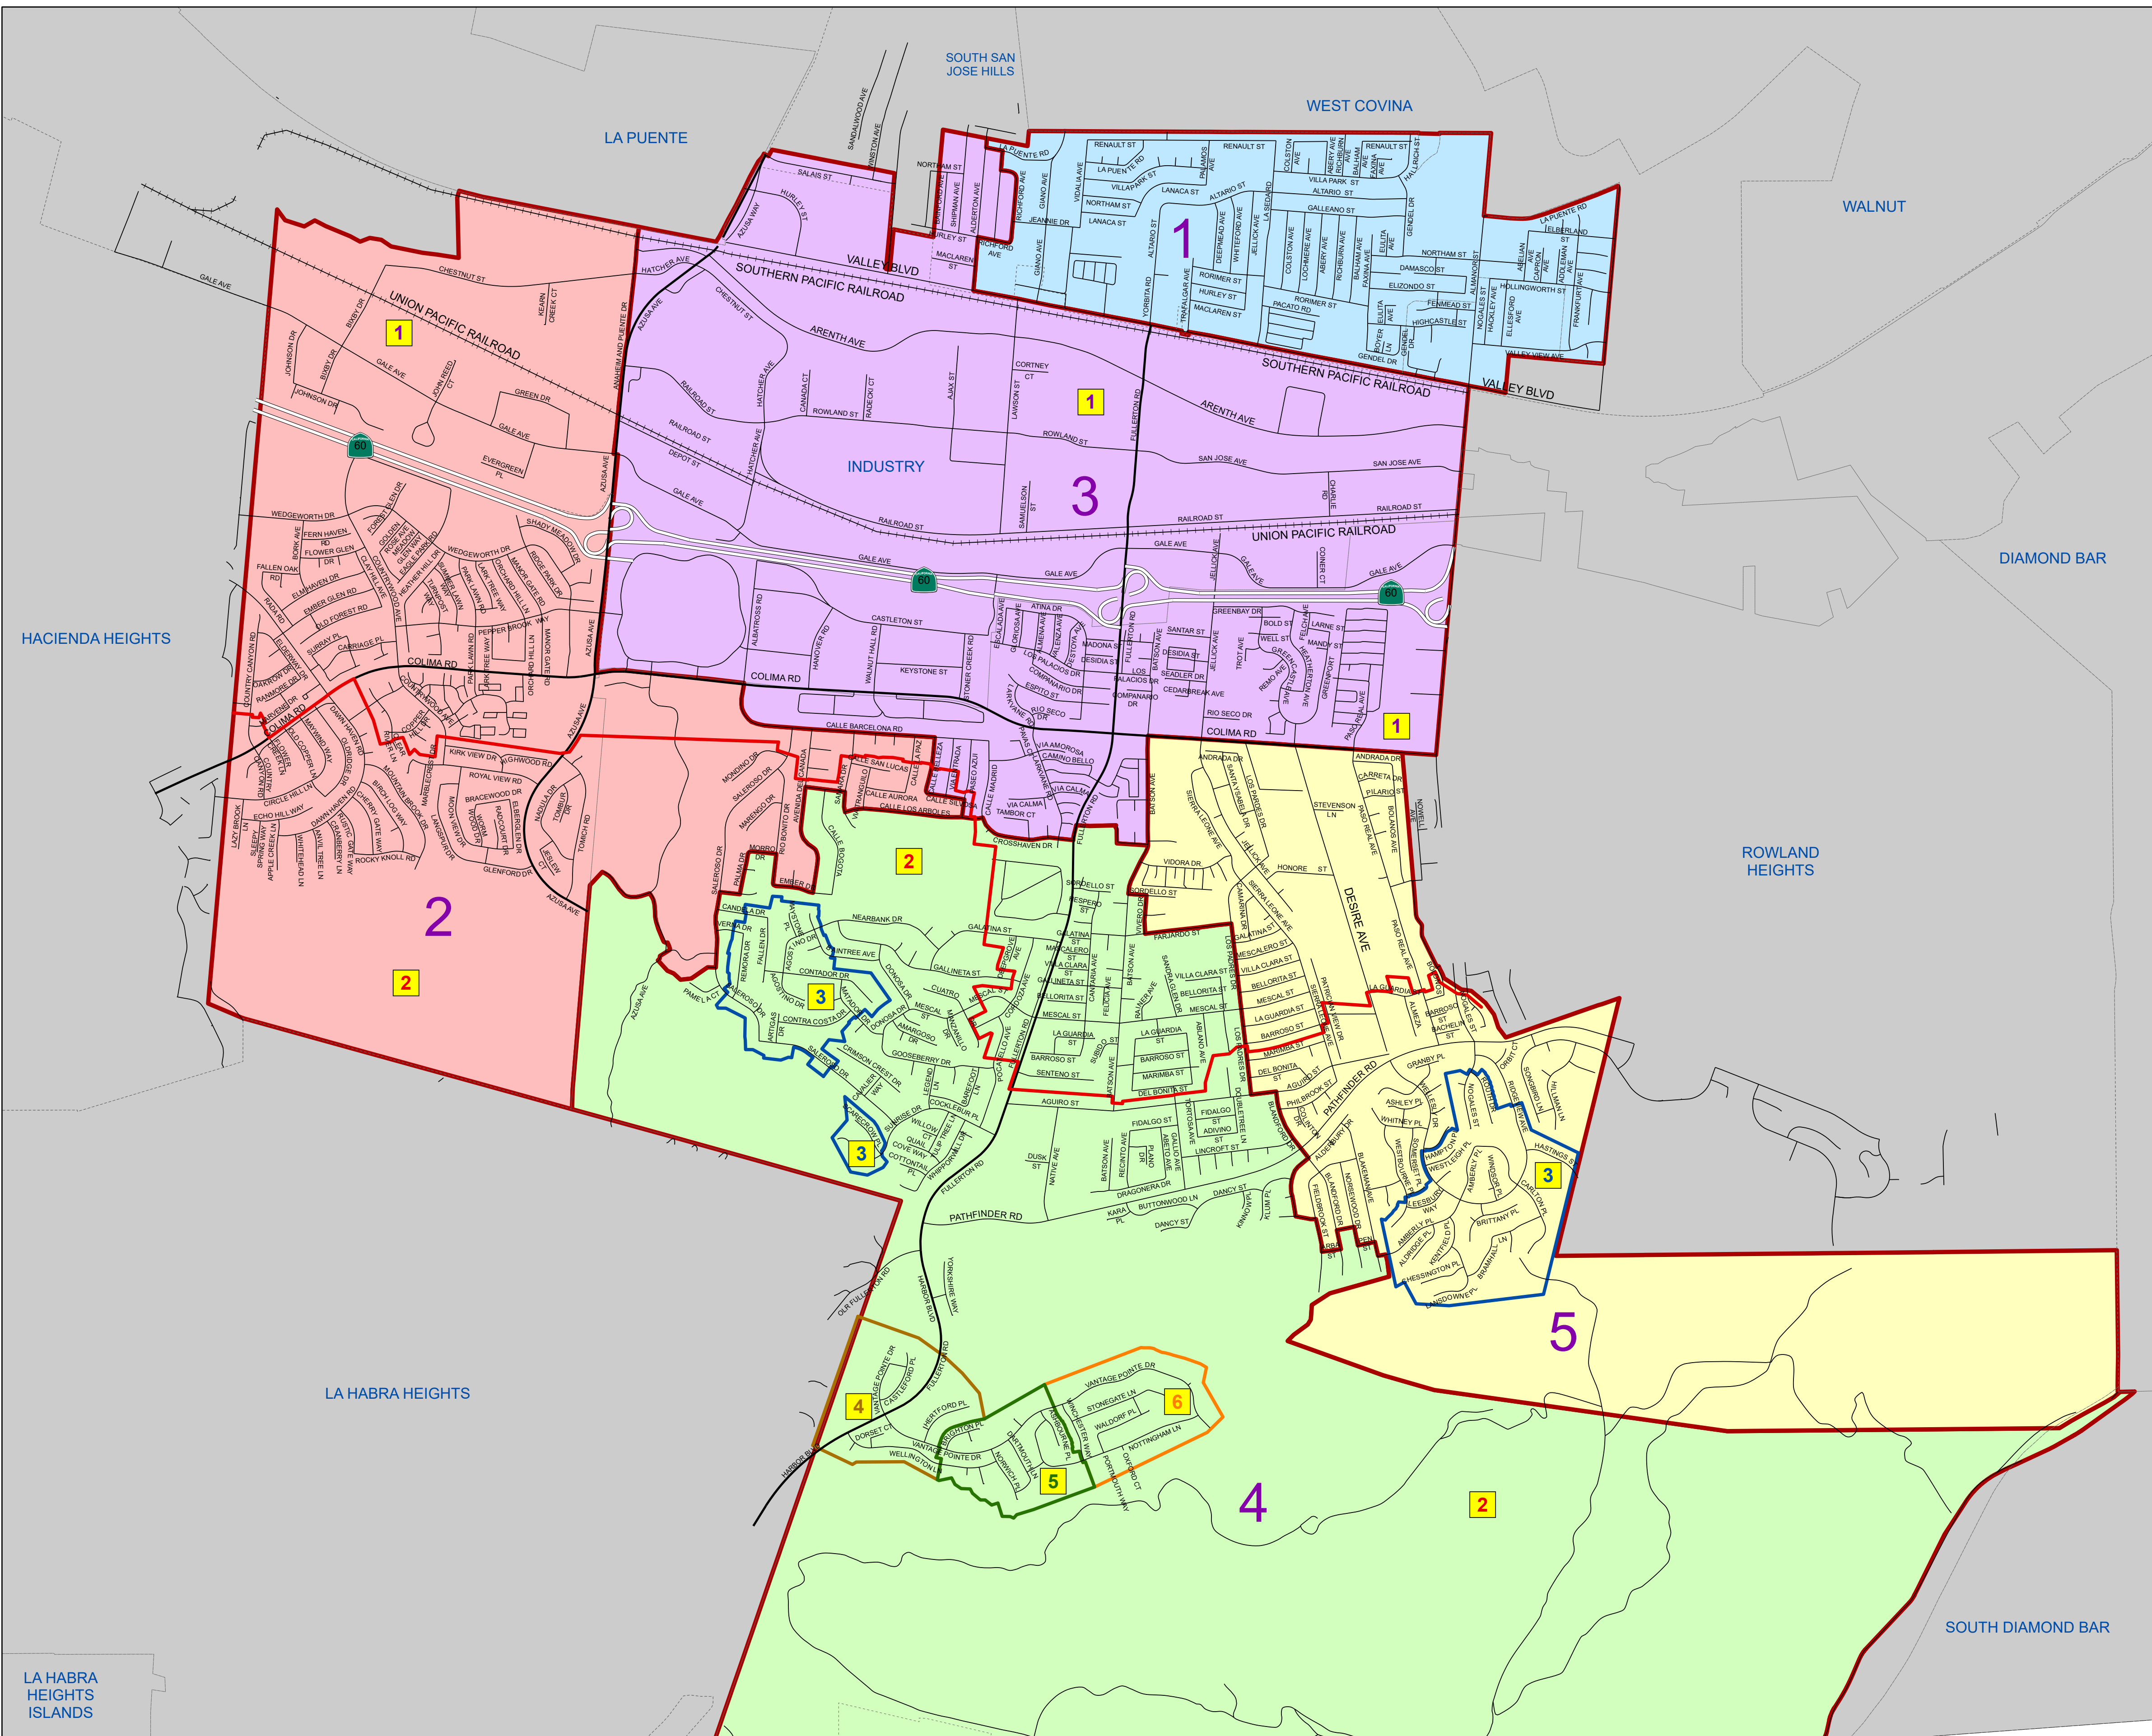

Rowland Water District District Divisions

Legend

- Railroads
- Highway
- Major
- Other

Pressure Zones

- 1
- 2
- 3
- 4
- 5
- 6
- City Boundaries

District Divisions

- 1
- 2
- 3
- 4
- 5

Scale 1:16000

March 16, 2023

LA HABRA HEIGHTS ISLANDS